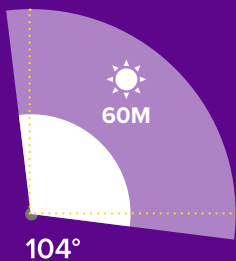

DETECTION & COVERAGE RANGE

SINGLE TURRET